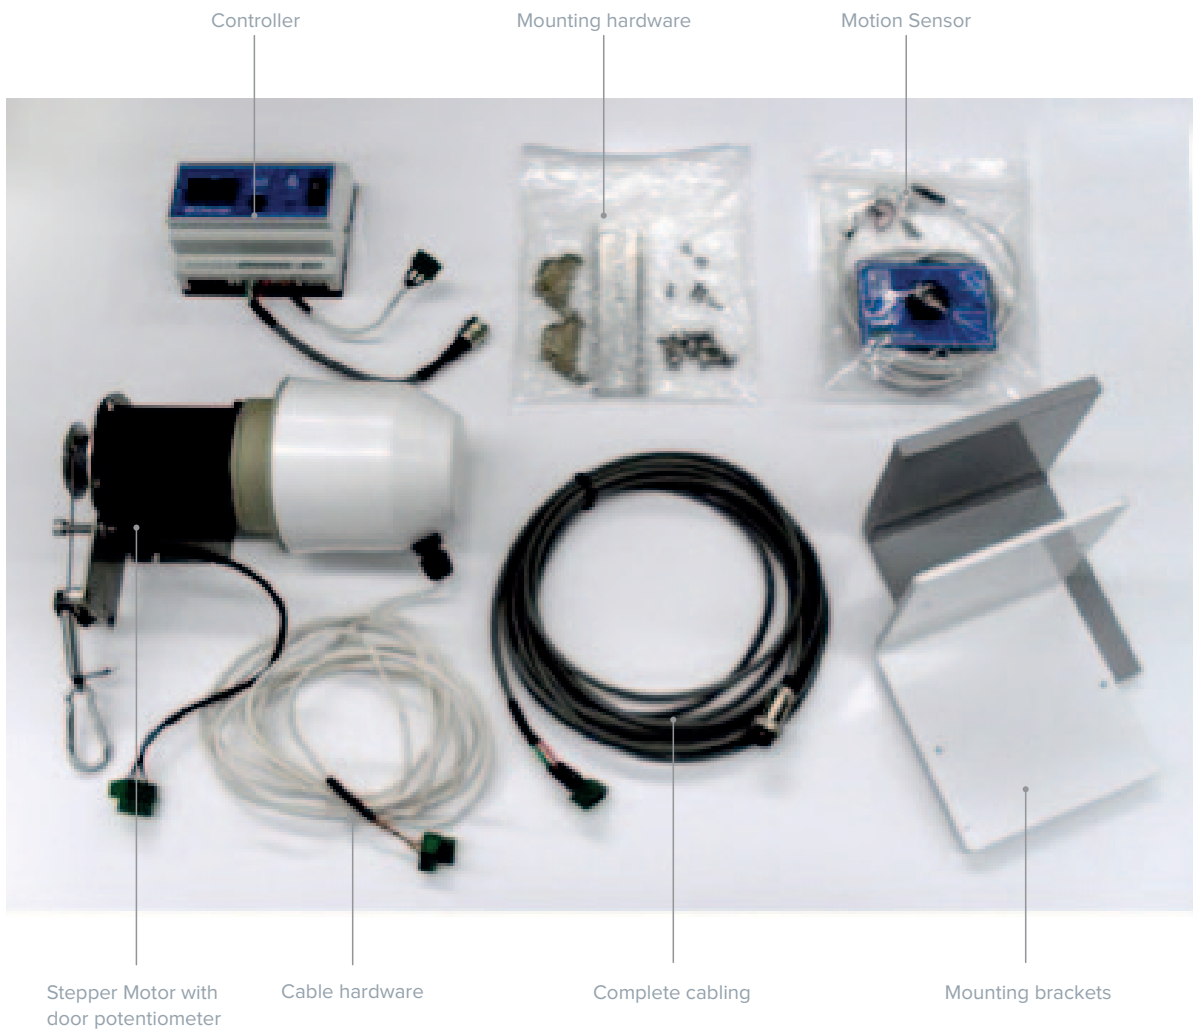

EcoSash® Kit Contents